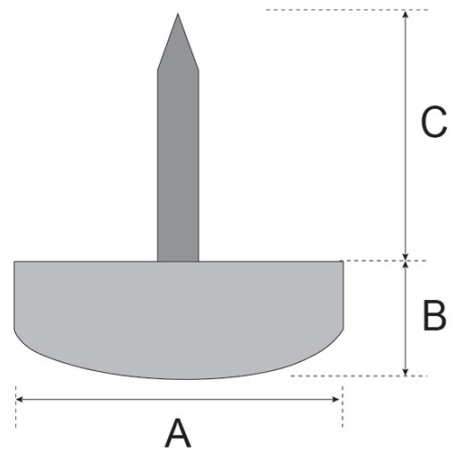

# LEG GLIDE - WOOD

SKU: 112227825N

SKU	A	B	C
11.22.278.25N	16mm	5mm	12mm