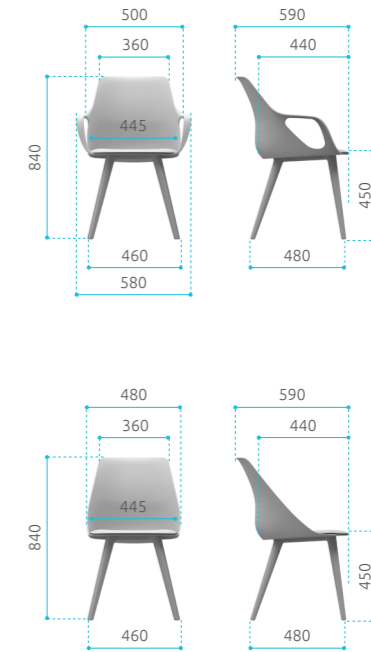

Volver

Community | CONTRACT | Restaurant & Hotel

Shape for your space.

A wrap-around shell for the utmost comfort, designed for dynamic settings in continuous evolution. Personality and refinement makes it ideal for Contract and Home Office environments.

Volver

4-legs, swivel, wire

kit code **18.06.522.99A**
plastic 4-legs with armrests

ivarsseating

Components and Solutions

kit code **18.06.523.99A**
4-star base with armrests

kit code **18.06.524.99A**
metal 4-legs without armrests