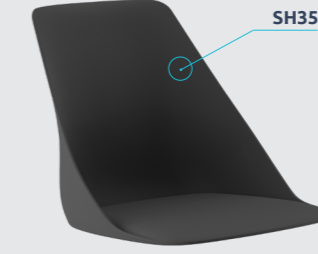

Volver

4-legs, swivel, wire

kit code **18.06.522.99A**
plastic 4-legs with armrests

ivarsseating

Components and Solutions

kit code **18.06.523.99A**
4-star base with armrests

kit code **18.06.524.99A**
metal 4-legs without armrests

kit code **18.06.525.99A**
wire, foamed

shells

panel

frames

Volver

swivel with storage basket

kit code **18.06.534.99A**
swivel with storage basket and writing tablet

ivarsseating