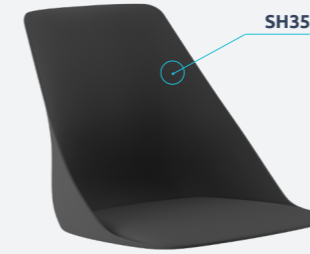

Volver

Community | CONTRACT | Restaurant & Hotel

Shape for your space.

A wrap-around shell for the utmost comfort, designed for dynamic settings in continuous evolution. Personality and refinement makes it ideal for Contract and Home Office environments.

Volver

4-legs, swivel, wire

kit code **18.06.522.99A**
plastic 4-legs with armrests

ivarsseating

Components and Solutions

kit code **18.06.523.99A**
4-star base with armrests

kit code **18.06.524.99A**
metal 4-legs without armrests

kit code **18.06.525.99A**
wire, foamed

shells

panel

frames

Volver

swivel with storage basket

kit code **18.06.534.99A**
swivel with storage basket and writing tablet

ivarsseating

Components and Solutions

shells

panel

frames

kit code **18.06.534.99A**
swivel with storage basket - without armrests

kit code **18.06.535.99A**
swivel with storage basket - with armrests