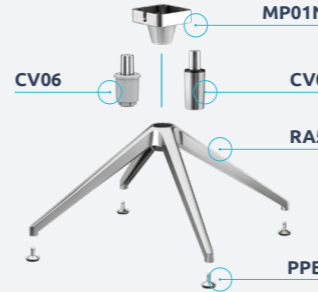

Volver

4-legs, swivel, wire

kit code **18.06.522.99A**
plastic 4-legs with armrests

ivarsseating

Components and Solutions

kit code **18.06.523.99A**
4-star base with armrests

kit code **18.06.524.99A**
metal 4-legs without armrests

kit code **18.06.525.99A**
wire, foamed

shells

panel

frames

Volver

swivel with storage basket

kit code **18.06.534.99A**
swivel with storage basket and writing tablet

ivarsseating

Components and Solutions

shells

panel

frames

kit code **18.06.534.99A**
swivel with storage basket - without armrests

kit code **18.06.535.99A**
swivel with storage basket - with armrests