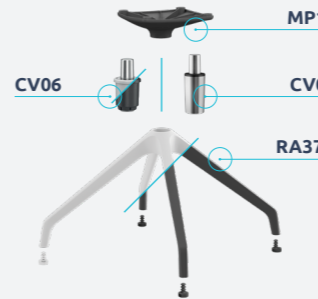

Volver

4-legs, swivel, wire

kit code **18.06.522.99A**
plastic 4-legs with armrests

ivarsseating

Components and Solutions

kit code **18.06.523.99A**
4-star base with armrests

kit code **18.06.524.99A**
metal 4-legs without armrests

kit code **18.06.525.99A**
wire, foamed

shells

panel

frames

Volver

swivel with storage basket

kit code **18.06.534.99A**
swivel with storage basket and writing tablet

ivarsseating

Components and Solutions

shells

panel

frames

kit code **18.06.534.99A**
swivel with storage basket - without armrests

kit code **18.06.535.99A**
swivel with storage basket - with armrests