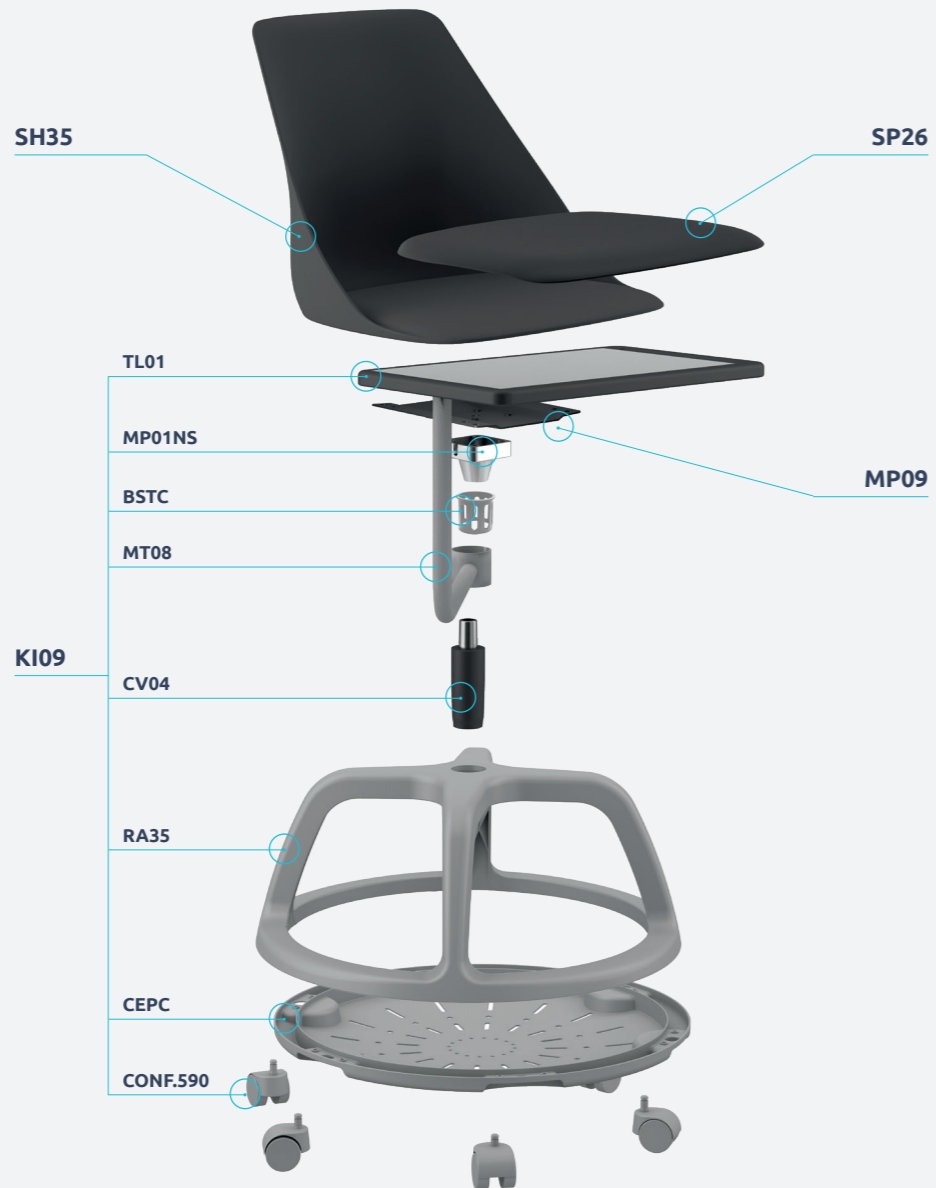

Volver

Community | CONTRACT | Restaurant & Hotel

Shape for your space.

A wrap-around shell for the utmost comfort, designed for dynamic settings in continuous evolution. Personality and refinement makes it ideal for Contract and Home Office environments.

Volver

4-legs, swivel, wire

kit code **18.06.522.99A**
plastic 4-legs with armrests

ivarsseating

Components and Solutions

kit code **18.06.523.99A**
4-star base with armrests

kit code **18.06.524.99A**
metal 4-legs without armrests

kit code **18.06.525.99A**
wire, foamed

shells

panel

frames

Volver

swivel with storage basket

kit code **18.06.534.99A**
swivel with storage basket and writing tablet

ivarsseating

Components and Solutions

shells

panel

frames

kit code **18.06.534.99A**
swivel with storage basket - without armrests

kit code **18.06.535.99A**
swivel with storage basket - with armrests