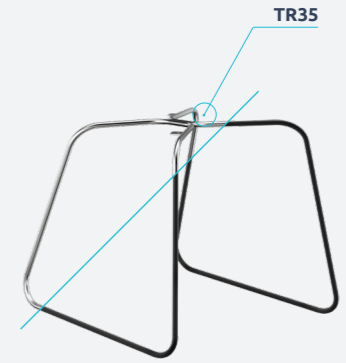

Volver

4-legs, swivel, wire

kit code **18.06.522.99A**
plastic 4-legs with armrests

ivarsseating

Components and Solutions

kit code **18.06.523.99A**
4-star base with armrests

kit code **18.06.524.99A**
metal 4-legs without armrests

kit code **18.06.525.99A**
wire, foamed

shells

panel

frames

Volver

swivel with storage basket

kit code **18.06.534.99A**
swivel with storage basket and writing tablet

ivarsseating

Components and Solutions

shells

panel

frames

kit code **18.06.534.99A**
swivel with storage basket - without armrests

kit code **18.06.535.99A**
swivel with storage basket - with armrests