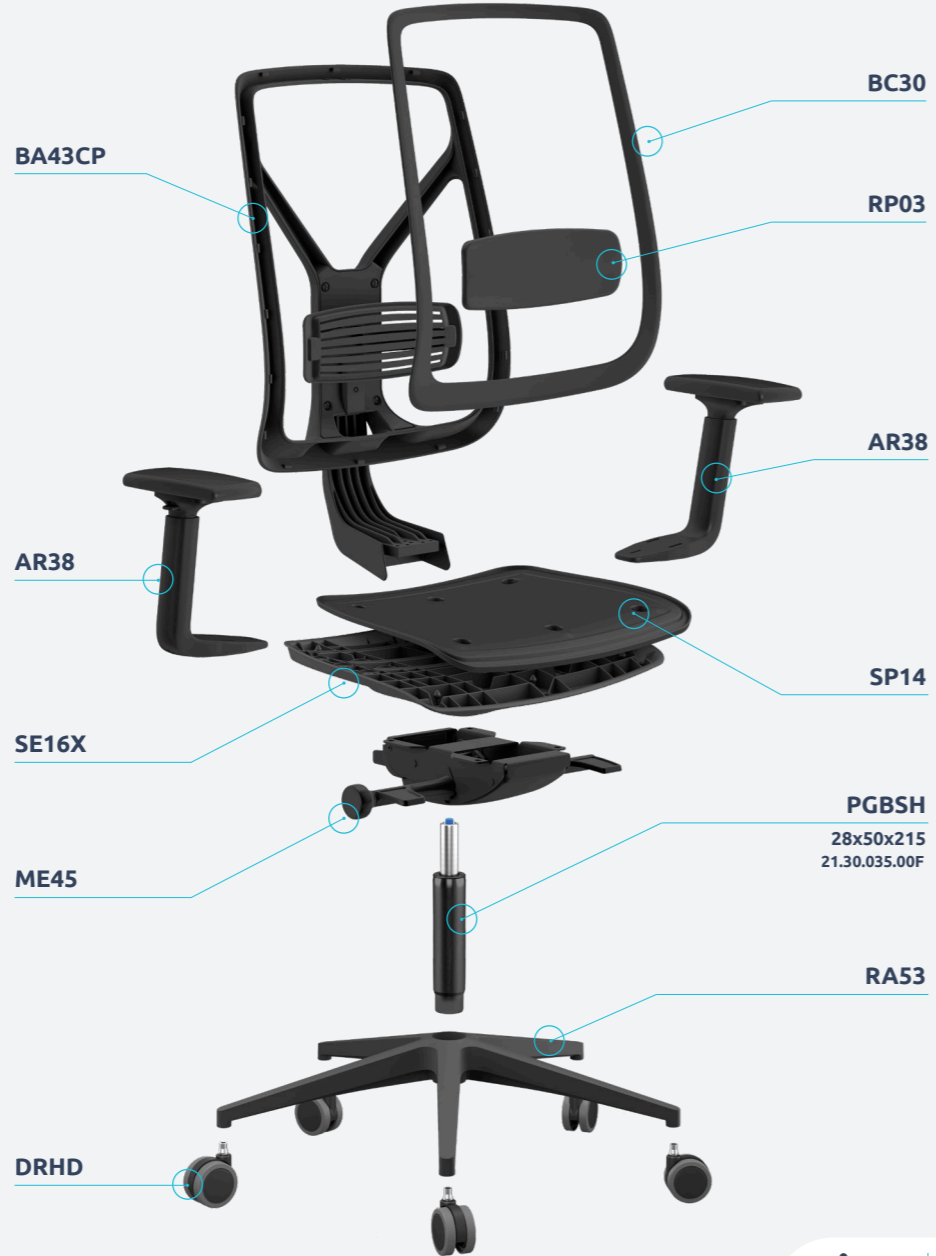

Gamma

Office | TASK | Coworking

Ergonomics and Design to inspire.

A high level Operative chair which combines style, comfort and performance. With an up-down regulation system and quality finishes, Gamma ensures a right posture in every moment. Elegance and functionality designed for those who look for the best solution in the workplace.

UNI EN 1335, Type A, B, C (certification in progress)
 ANSI-BIFMA (certification in progress)
 CAM (only for black - certification in progress)

Gamma

kit code **18.06.520.99N**

ivarsseating

Components and Solutions

backrest

seats

armrests

mechanisms

gas lift & bases

castors

kit code **18.06.520.99N/B**
one version