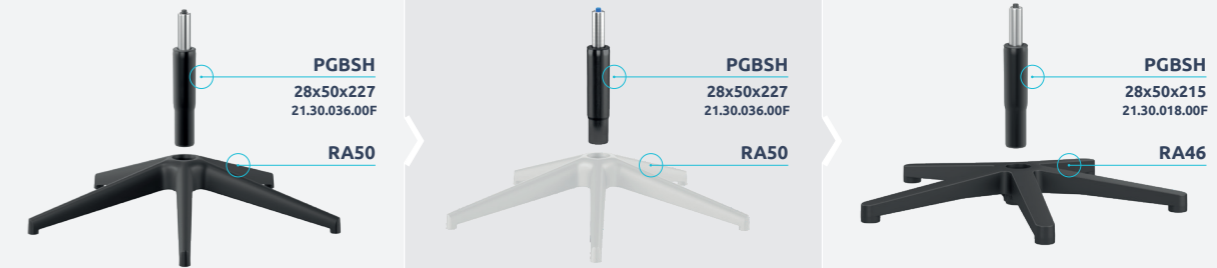

## Components and Solutions

kit code **18.06.521.99N/B**  
one version

backrest

seats

armrests

mechanisms

gas lift & bases

castors