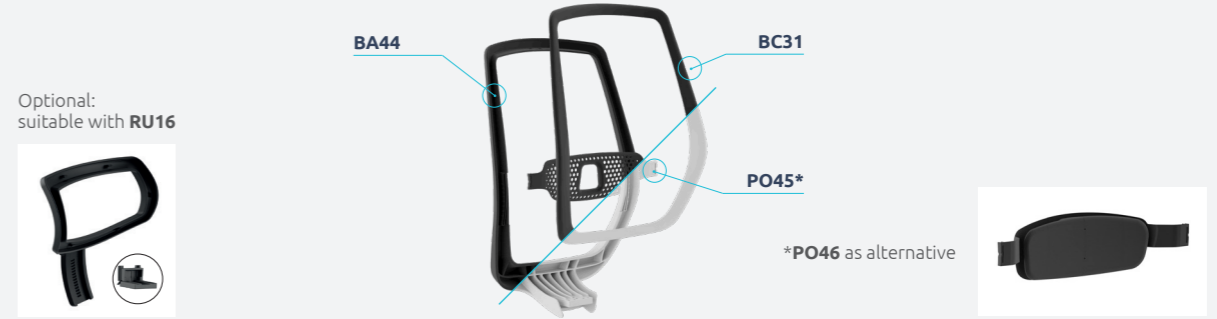

Components and Solutions

kit code **18.06.521.99N/B**
one version

backrest