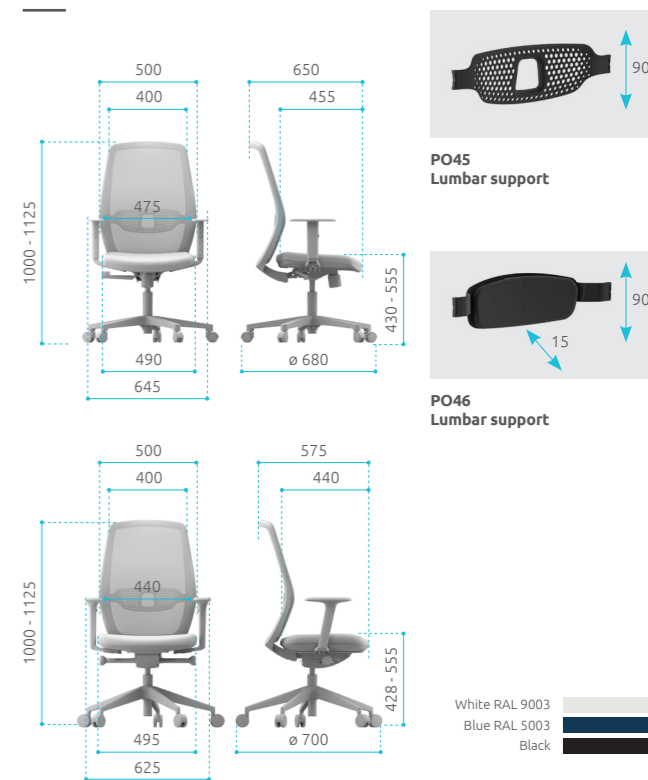

# Essence

Office | TASK | Home Office

UNI EN 1335, Type A, B, C (certification in progress)  
 ANSI-BIFMA (certification in progress)  
 CAM (only for black - certification in progress)

## Fresh and essential style.

A backrest characterized by a minimal and innovative design suitable for any environment. The inner frame, sticking out from the backrest, emphasizes the lines. Two lumbar supports versions available.