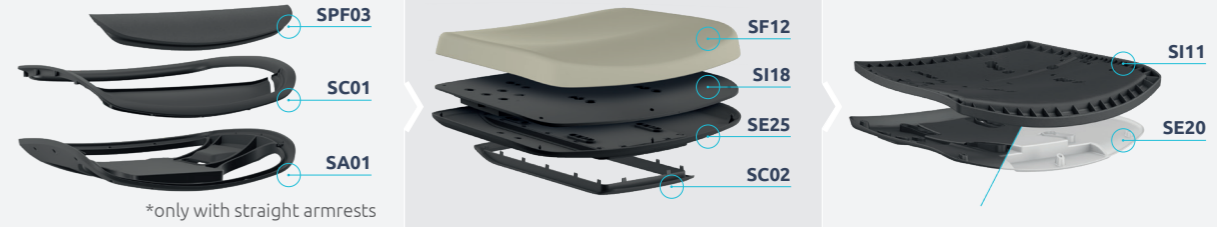

## Fresh and essential style.

A backrest characterized by a minimal and innovative design suitable for any environment. The inner frame, sticking out from the backrest, emphasizes the lines. Two lumbar supports versions available.

# Essence

kit code **18.06.521.99N**

**ivars**seating

## Components and Solutions

kit code **18.06.521.99N/B**  
one version

backrest

seats

armrests

mechanisms

gas lift & bases

castors