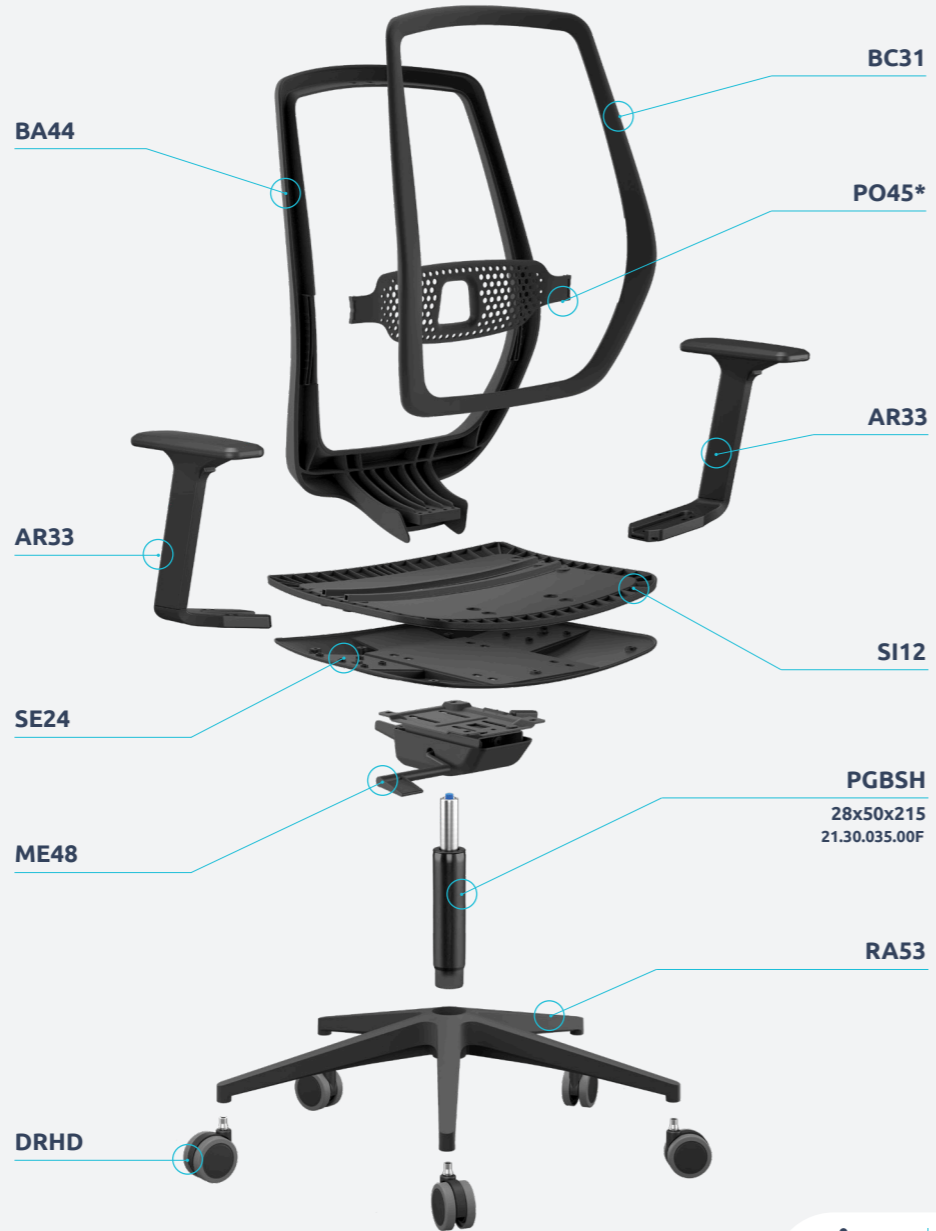

kit code **18.06.521.99N**